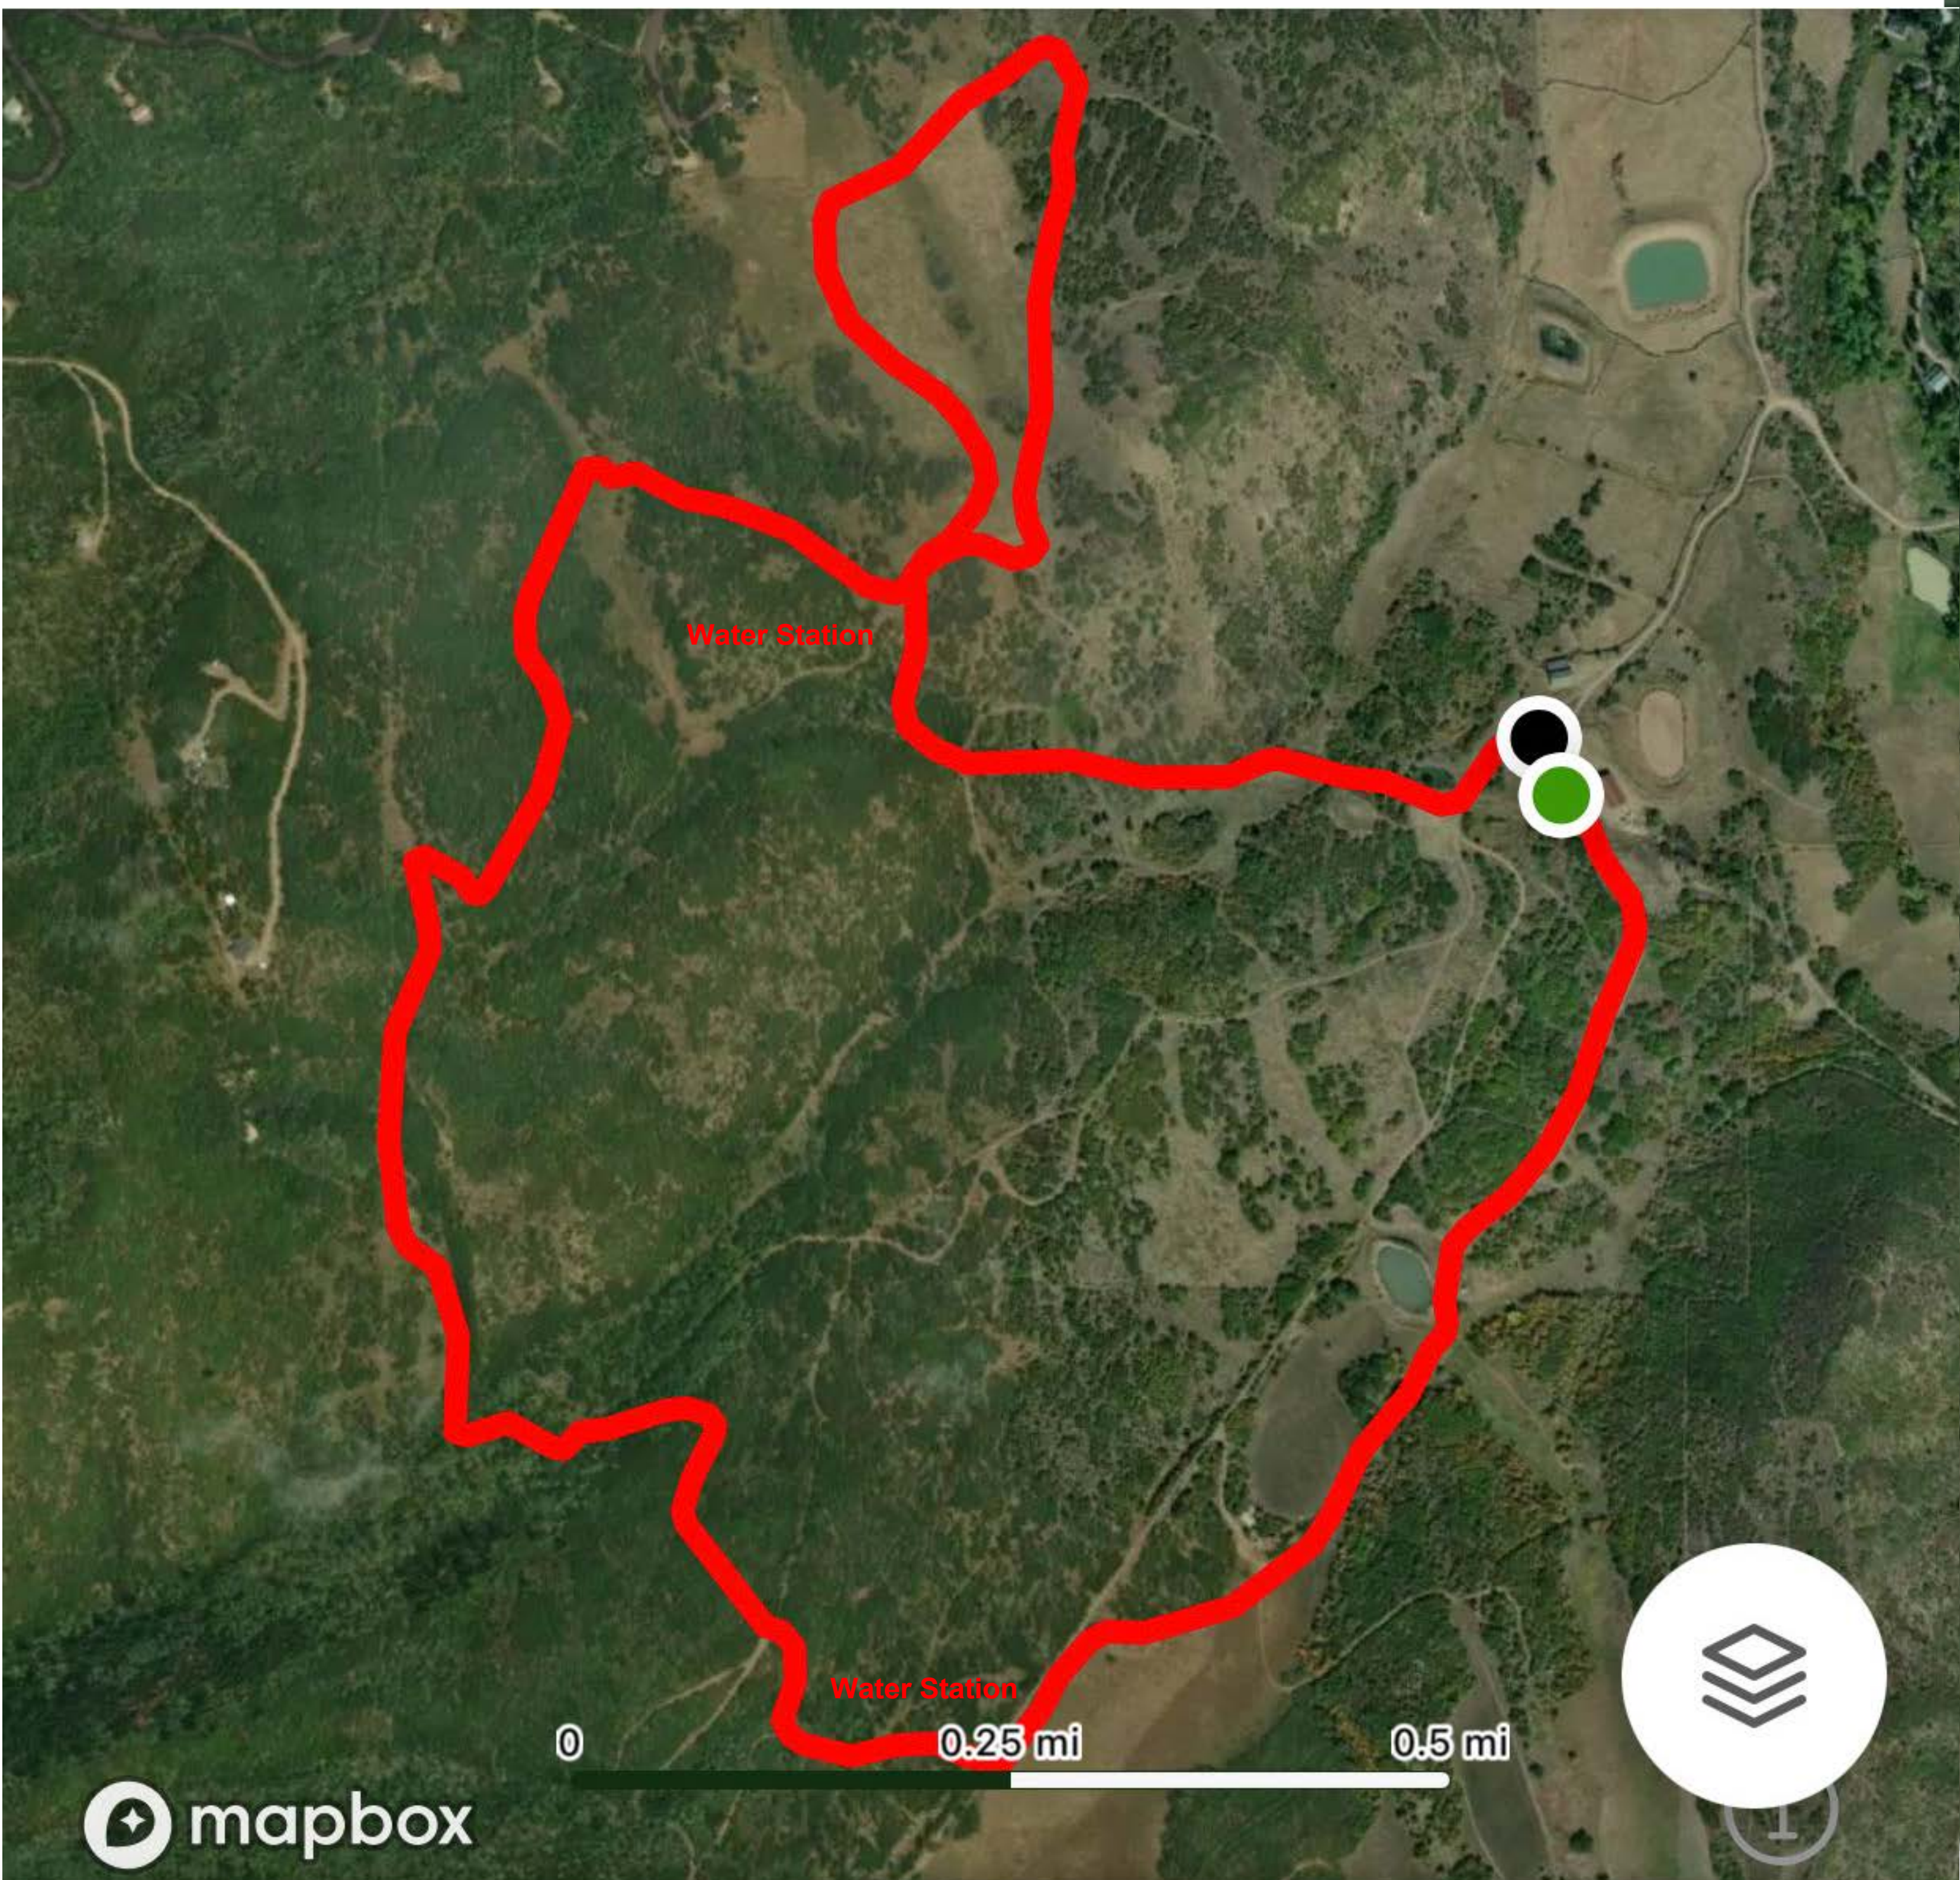

Miracles from Maggie 5K course

Length
3.1 mi

Elevation Gain 
629.9 ft