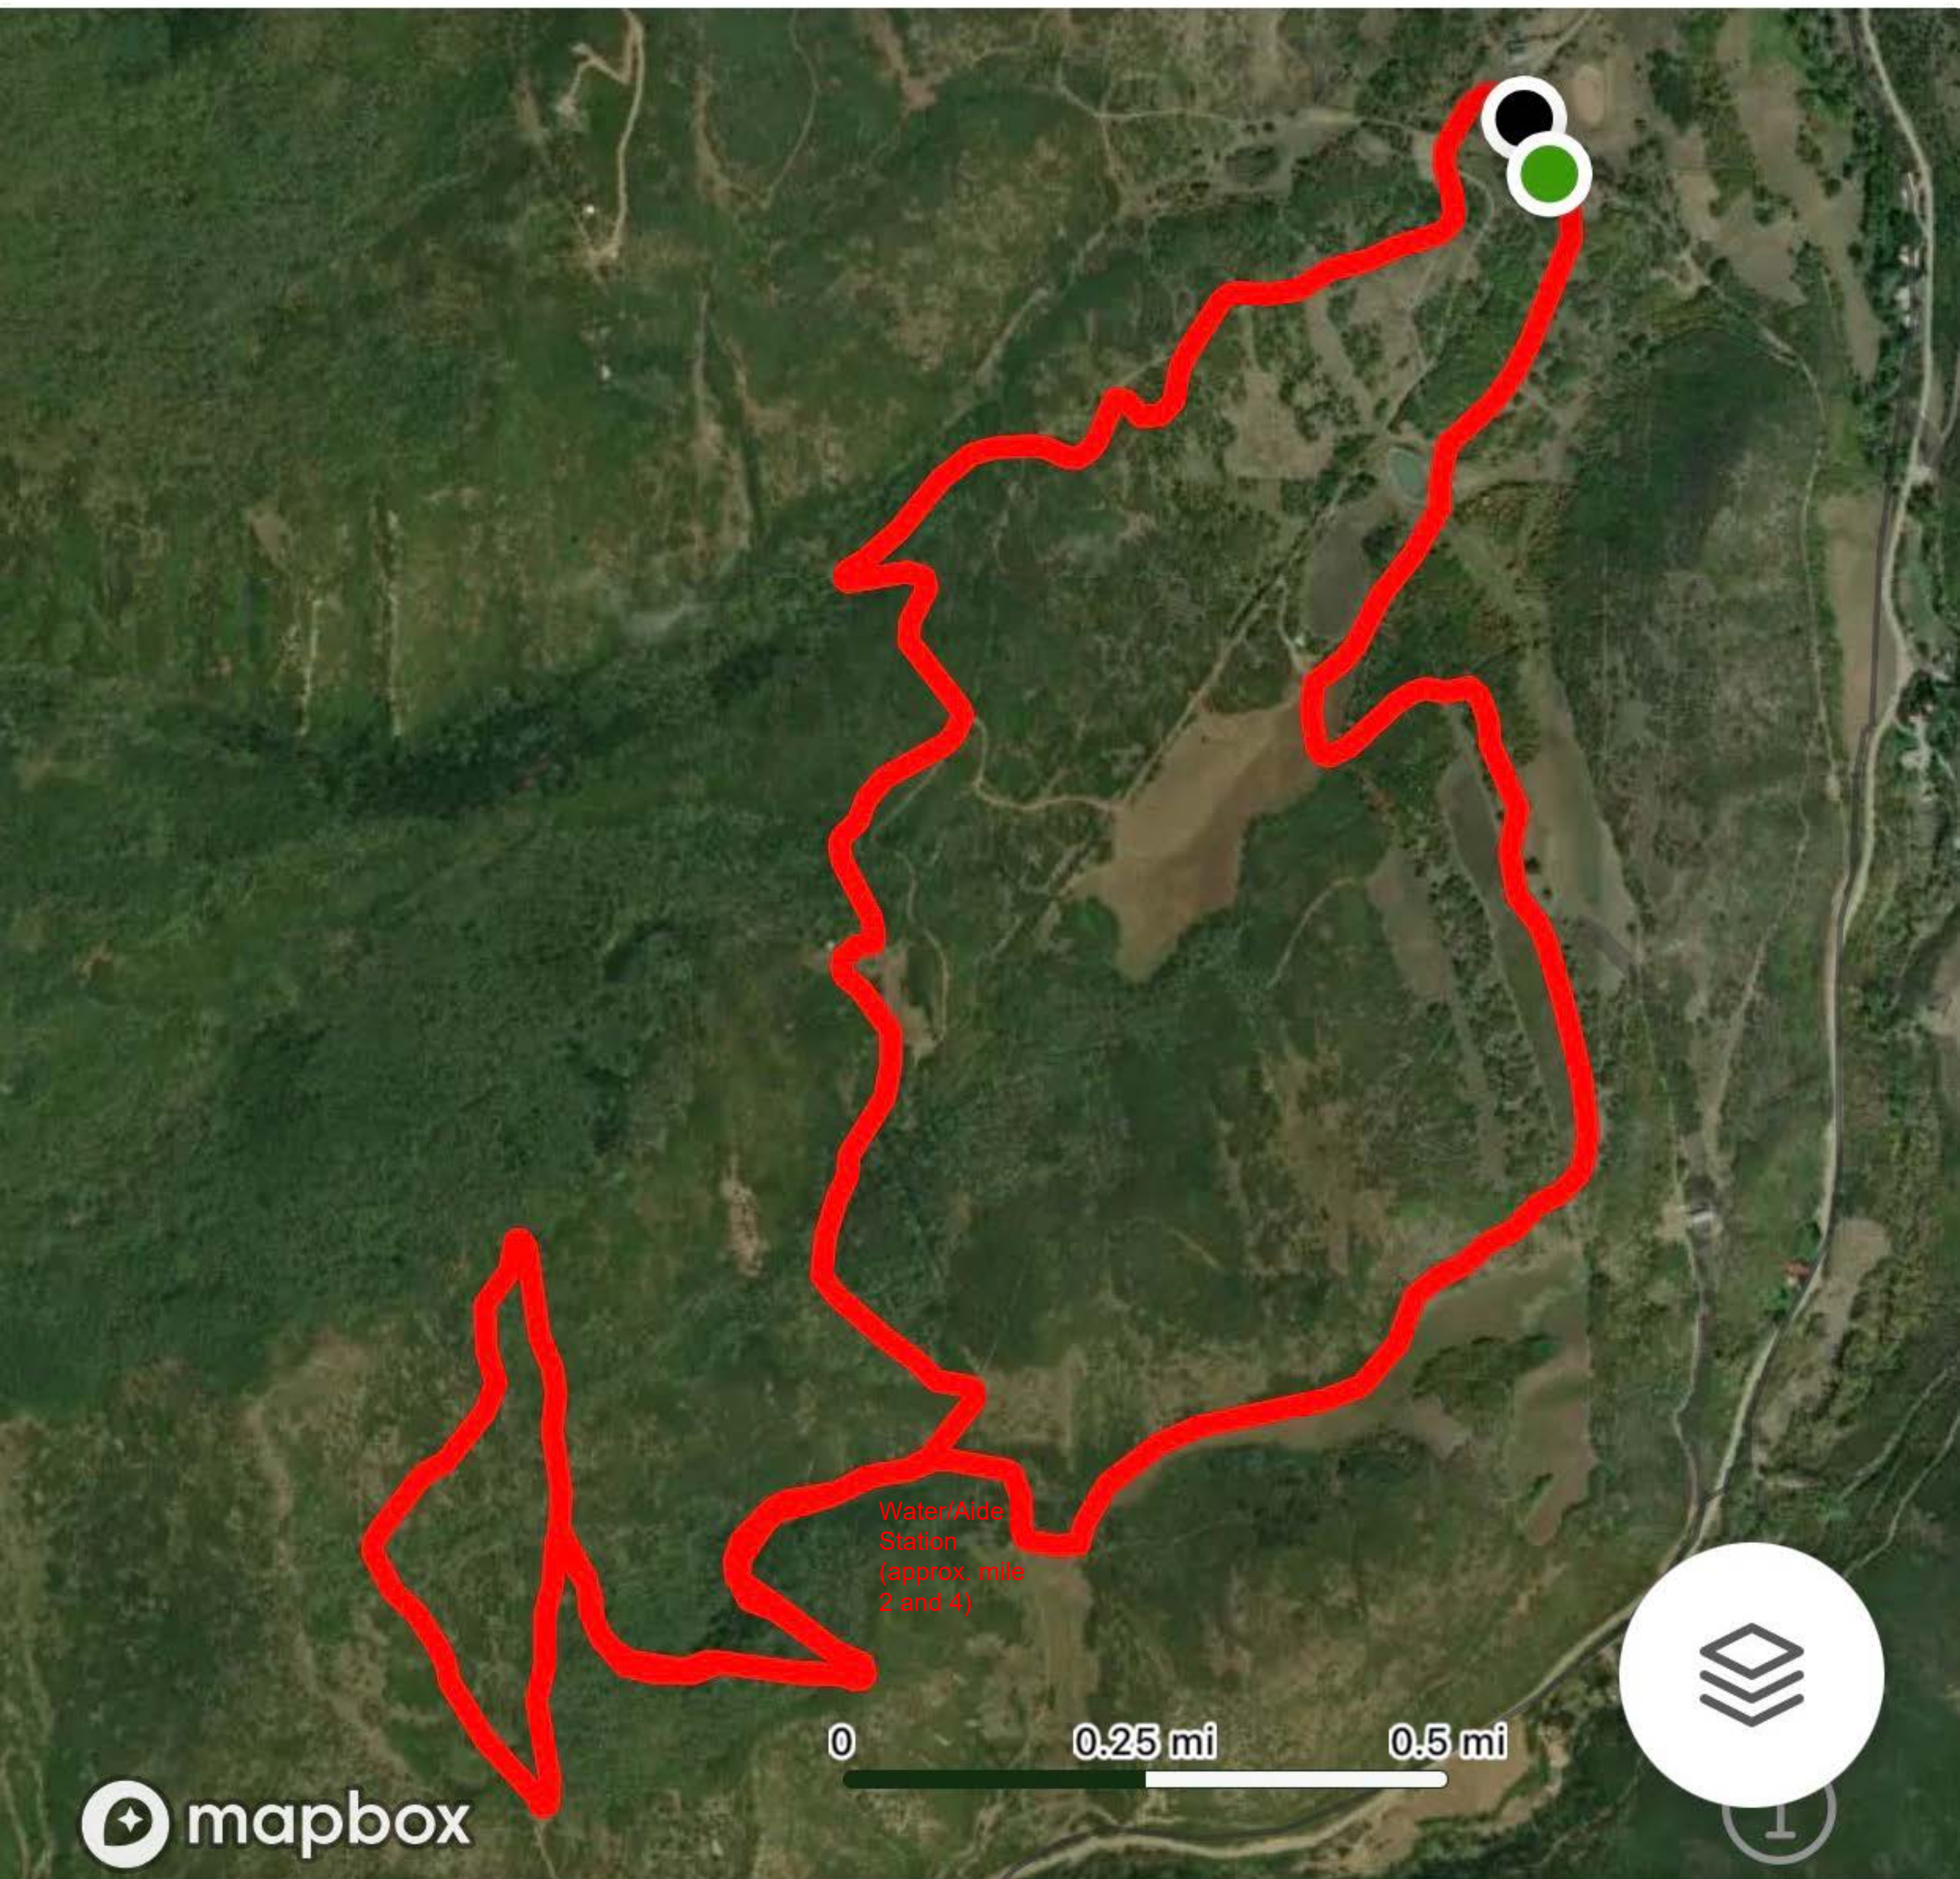

Maggie 10K Course Map

Length
6.2 mi

Elevation Gain
1,328.7 ft